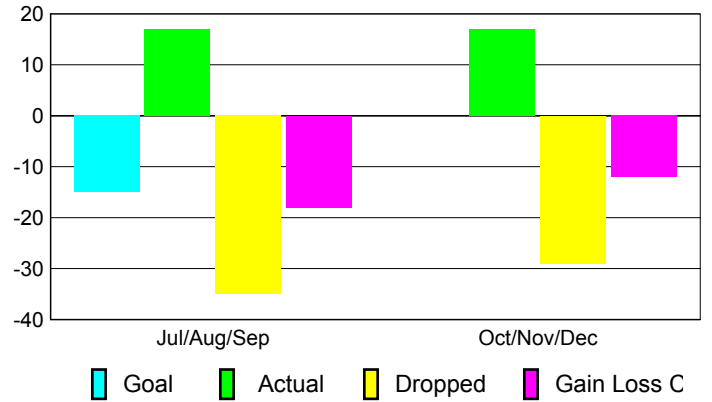

Membership Results 2010-2011

Goal, New, Dropped, Gain/Loss