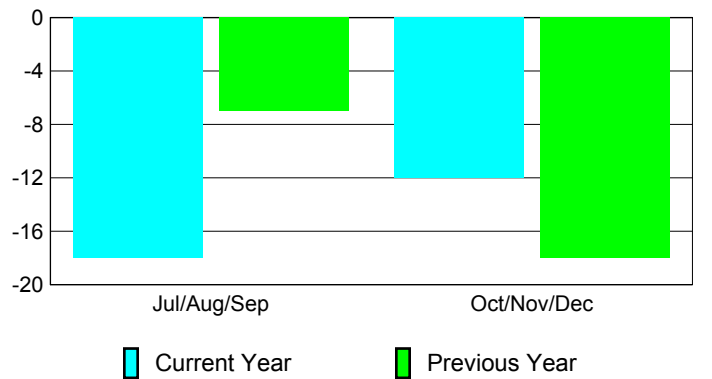

Comparison of Membership Gain/Loss

Current Year Compared to the Previous Year